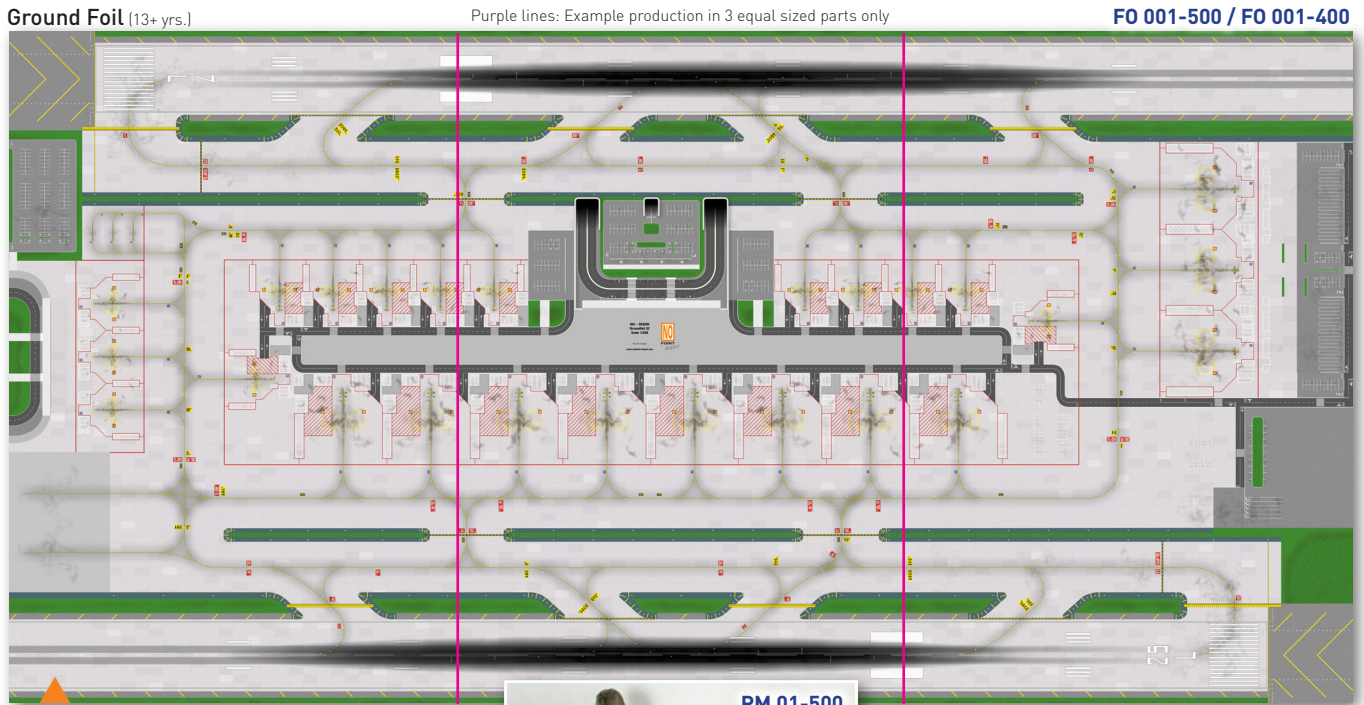

DIORAMA AIRPORT

SCALES 1:500 1:400 1:200 **MINIATURE PRODUCTS**

DESIGN - Ground Foil & Playmat 1:500 & 1:400

- **Ground Foil** - With empty areas matching our **3D cardboard DESIGN Building Kits** (Note: This Ground Foil can only be produced in **3 equal vertical sized parts**)
- **Easy Foil/Playmat for Kids** - A Ground Foil with **flat drawn 2D buildings**. (Foil will be produced in **1 part**)
  - **Foil material** - **PVC/polyester grey-back film** with a slight **textured tarmac** finish
  - **Production** - Planning, printing, drying, cutting, packing **4-5 production days**
- **Package** - Foils will be rolled up and firm packed in a large **strong box 15x15x100cm**

1:500 - XL 240x120cm € 195,-
1:400 - XXL 300x150cm € 298,-