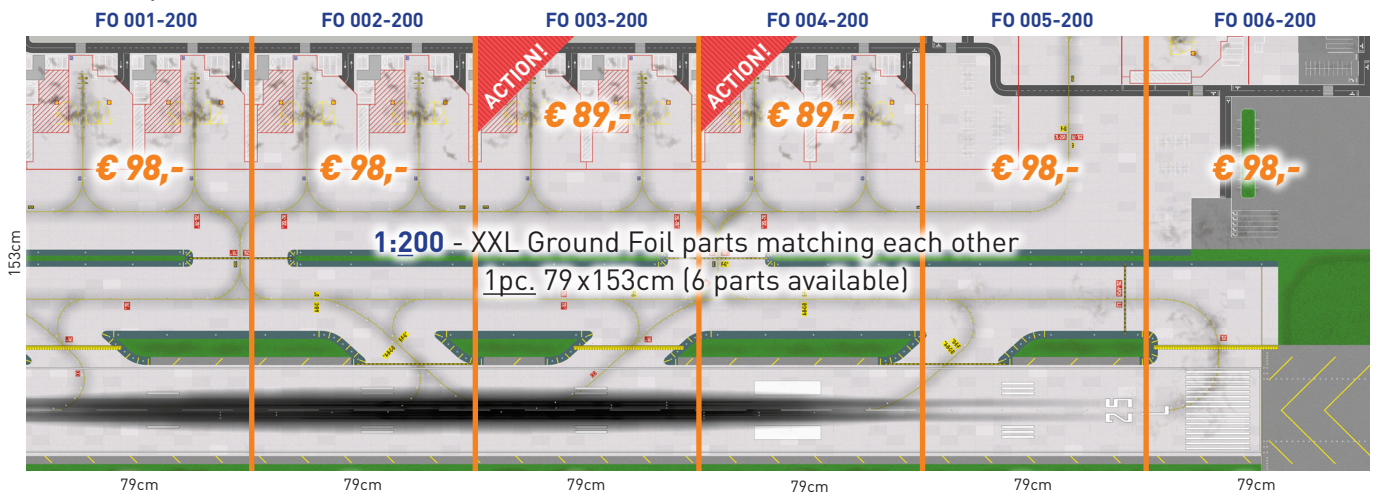

DIORAMA AIRPORT

SCALES 1:500 1:400 1:200 **MINIATURE PRODUCTS**

DESIGN - Ground Foil parts & Building Kits 1:200

- **Ground Foil parts** - With empty areas matching our **3D cardboard DESIGN Building Kits**
  - **Foil material** - **PVC/polyester grey-back film** with a slight **textured tarmac** finish
    - **Production** - Planning, printing, packing **4-5 production days**
  - **Package** - Foils will be rolled up and firm packed in a large **strong box 15x15x100cm**
    - **Building Kit** - 200, 250 g/m² **cardboard** • **Card size** - 32x45cm (**SRA3**)
      - **Production** - Planning, printing, packing **2-3 production days**
    - **Package** - Building Kits will be firm packed in a **strong box 35x22x13cm**

Ground Foil parts (13+ yrs.)