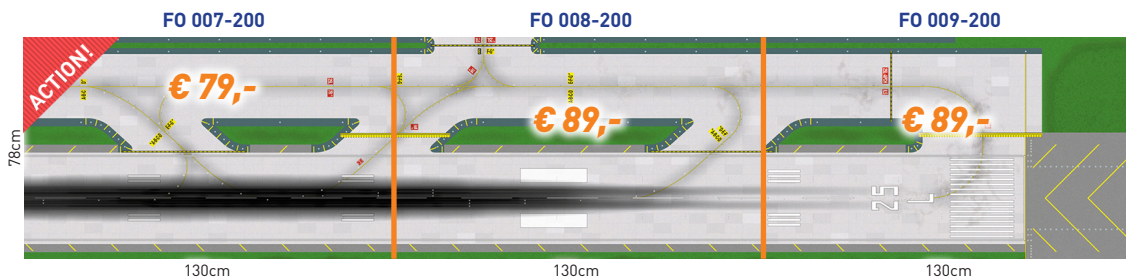

DIORAMA AIRPORT

SCALES 1:500 1:400 1:200 **MINIATURE PRODUCTS**

DESIGN - Ground Foil parts & Building Kits 1:200

- **Ground Foil parts** - With empty areas matching our **3D cardboard DESIGN Building Kits**
  - **Foil material** - **PVC/polyester grey-back film** with a slight **textured tarmac** finish
    - **Production** - Planning, printing, packing **4-5 production days**
  - **Package** - Foils will be rolled up and firm packed in a large **strong box 15x15x100cm**
    - **Building Kit** - 200, 250 g/m² **cardboard** • **Card size** - 32x45cm (**SRA3**)
      - **Production** - Planning, printing, packing **2-3 production days**
    - **Package** - Building Kits will be firm packed in a **strong box 35x22x13cm**

Ground Foil parts (13+ yrs.)