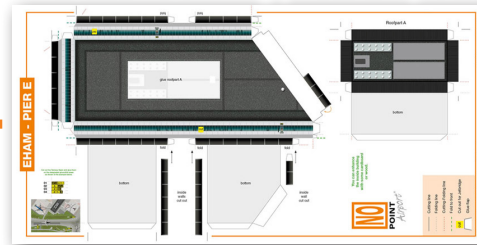

Combi's (13+ yrs.)

1:200 - XL 150x100cm
Pier E Ground Foil part **€ 125,-**

1:200 - XL 100x50cm (Taxiway Signs included!)
Pier E - Foil Building part **€ 52,50**

BK 010-200
1:200 - Pier E framed Jetbr. set (2pc. 6 Cards) **€ 27,50**