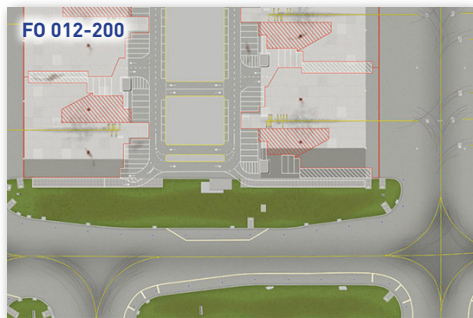

Combi's (13+ yrs.)

1:200 - XL 150x100cm
Pier E Ground Foil part **€ 125,-**

1:200 - XL 100x50cm (Taxiway Signs included!)
Pier E - Foil Building part **€ 52,50**

BK 010-200
1:200 - Pier E framed Jetbr. set (2pc. 6 Cards) **€ 27,50**

1:200 - XL 150x100cm
Pier F Ground Foil part **€ 125,-**

1:200 - XL 120x50cm (Taxiway Signs included!)
Pier F - Foil Building part **€ 57,50**

BK 012-200
1:200 - Pier F framed Jetbr. set (5pc. 16 Cards) **€ 47,50**