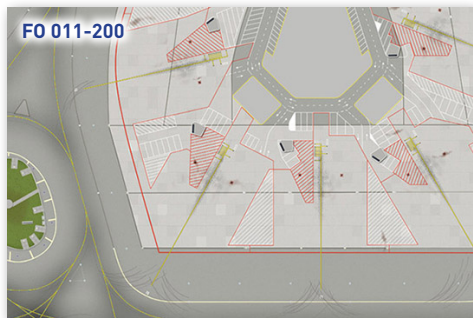

Combi's (13+ yrs.)

1:200 - XL 150x100cm
Pier E Ground Foil part **€ 125,-**

1:200 - XL 100x50cm (Taxiway Signs included!)
Pier E - Foil Building part **€ 52,50**

BK 010-200
1:200 - Pier E framed Jetbr. set (2pc. 6 Cards) **€ 27,50**

1:200 - XL 150x100cm
Pier F Ground Foil part **€ 125,-**

1:200 - XL 120x50cm (Taxiway Signs included!)
Pier F - Foil Building part **€ 57,50**

BK 012-200
1:200 - Pier F framed Jetbr. set (5pc. 16 Cards) **€ 47,50**