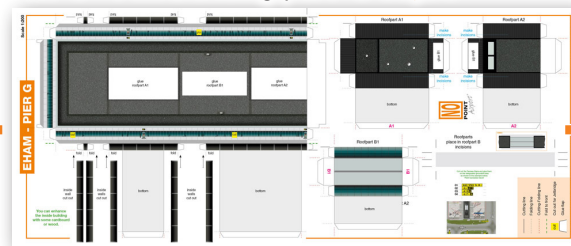

1:200 - XL 120x50cm (Taxiway Signs included!)
Pier G - Foil Building part **€ 57,50**

BK 014-200
1:200 - Pier G framed Jetbr. set (3pc. 10 Cards) **€ 37,50**
1:200 - Repl. for Gate G9 A380 triple Jetbr. (1pc. 4 Cards) **€ 22,50**