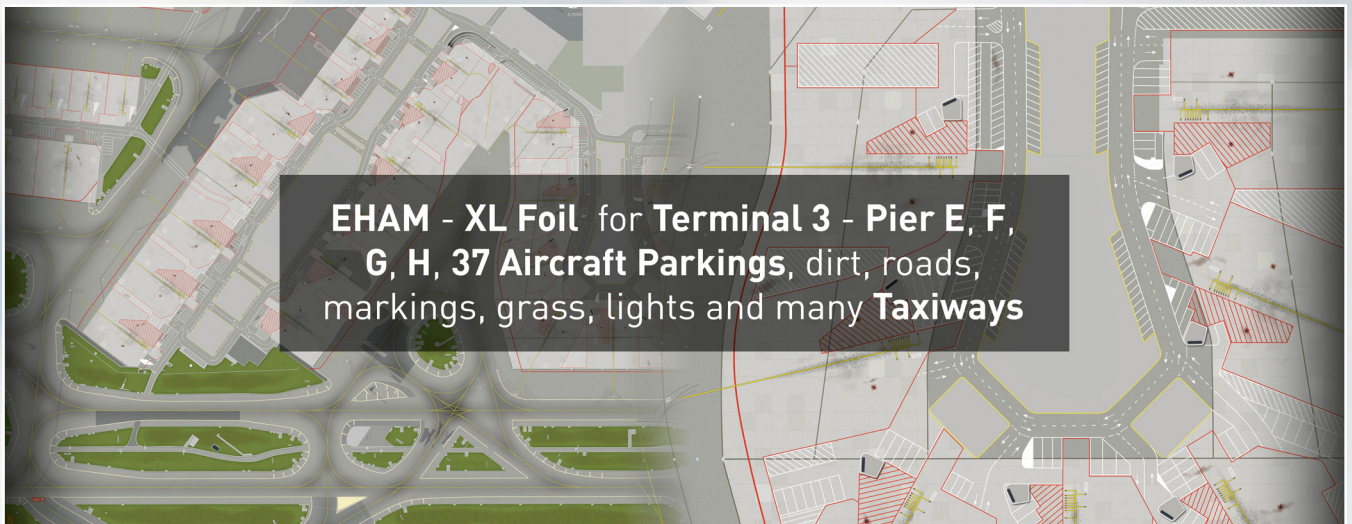

DIORAMA AIRPORT

SCALES 1:500 1:400 1:200 MINIATURE PRODUCTS

EHAM

(Amsterdam)

Enjoy the beautiful original Pier E, F, G, H with their famous 'framed' Jet Bridges and many Taxiways!

DIORAMA AIRPORT

SCALES 1:500 1:400 1:200 MINIATURE PRODUCTS