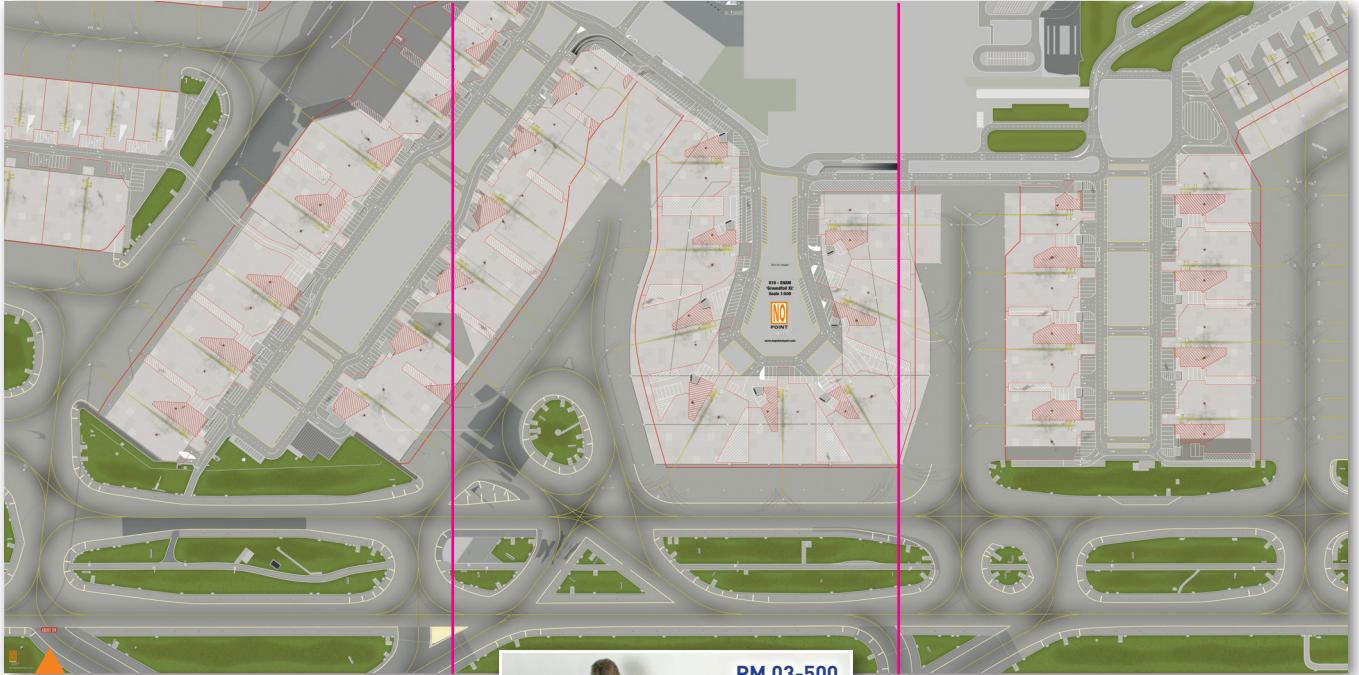

DIORAMA AIRPORT

SCALES 1:500 1:400 1:200 MINIATURE PRODUCTS

EHAM - Ground Foil & Playmat 1:500 & 1:400

- **Ground Foil** - With empty areas matching our **3D cardboard** EHAM Building Kits
  (Note: This Ground Foil can only be produced in **3 equal sized parts**)
- **Easy Foil/Playmat for Kids** - A Ground Foil with **flat drawn 2D buildings**. (Foil will be produced in **1 part**)
  - **Foil material** - **PVC/polyester grey-back film** with a slight **textured** tarmac finish
  - **Production** - Planning, printing, drying, cutting, packing **4-5 production days**
- **Package** - Foils will be rolled up and firm packed in a large **strong box** 15x15x100cm

Ground Foil (13+ yrs.)

Purple lines: Example production in 3 equal sized parts only

FO 010-500 / FO 010-400

1:500 - XL 240x120cm € 195,-
1:400 - XXL 300x150cm € 298,-