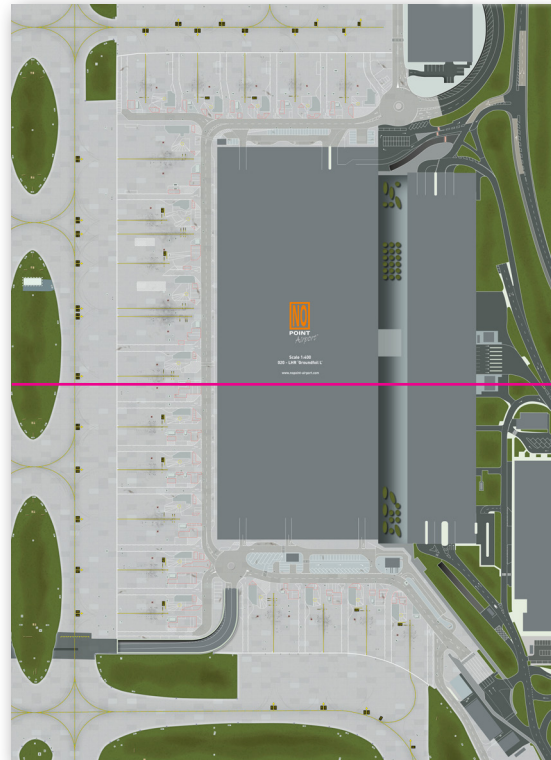

FO 020-400

Purple line:
Example
production
in 2 equal
sized parts
for scale
1:400 only

1:400 - L 175x125cm € 198,-