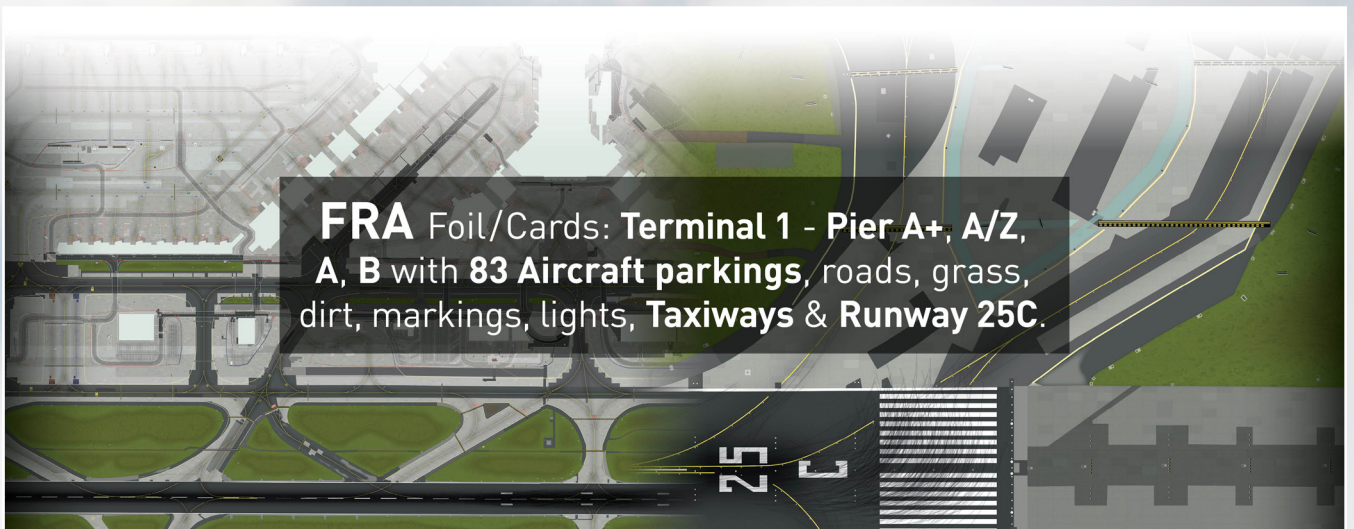

(Frankfurt)

Our largest diorama with many Terminals, Jet Bridges, platform Buildings, many Taxiways and Runway part!

**FRA** Foil/Cards: Terminal 1 - Pier A+, A/Z, A, B with 83 Aircraft parkings, roads, grass, dirt, markings, lights, Taxiways & Runway 25C.