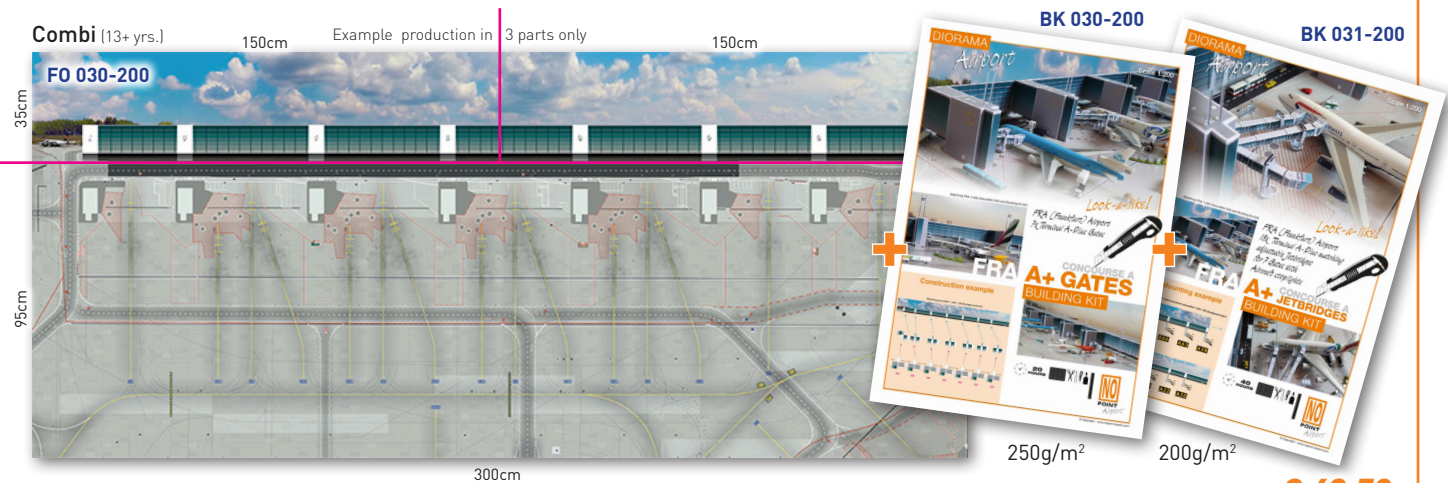

DIORAMA AIRPORT

SCALES 1:500 1:400 1:200 **MINIATURE PRODUCTS**

FRA - Ground Foil / Background / Building Kits 1:200 (combi)

- **Ground Foil/Background** - Huge Ground Foil with empty areas matching our **3D cardboard** FRA Building Kits & Terminal Background (Note: This Ground Foil can only be produced in **3 parts**)
  - **Foil material** - **PVC/polyester grey-back film** with a slight **textured** tarmac finish
- **A-Plus Gates & Jetbridges Card material** - 200, 250g/m² **cardboard** • **Card size** - 32x45cm (SRA3)
  - **Production** - Planning, printing, drying, cutting, packing **4-5 production days**
  - **Package** - Combi's will be rolled up and firm packed in a large **strong box** 15x15x100cm

1:200 - XXXL 300x130cm

Terminal A-Plus Foil/Background part **€ 249,-**

1:200 - 16 Cards Terminal A-Plus Gates **€ 42,50**

1:200 - 26 Cards Terminal A-Plus Jetbridges **€ 57,50**

FRA - Ground Foil / Building Kits 1:200 (combi)

1. **Ground Foil** - With empty area matching our **3D cardboard** FRA Building Kits (Note: This Ground Foil can only be produced in **2 equal sized parts**)
   - **Foil material** - **PVC/polyester grey-back film** with a slight **textured** tarmac finish
   - **Terminal 1 Card & Foil material** - 200, 250, 350 g/m² **cardboard** & **2x PVC/polyester films**
2. (Note: You need to strengthen the inside of the building by yourself with cardboard, foam or wood)
3. **Jetbridges Card material** - 200g/m² **cardboard** • **Card size** - 32x45cm (SRA3)