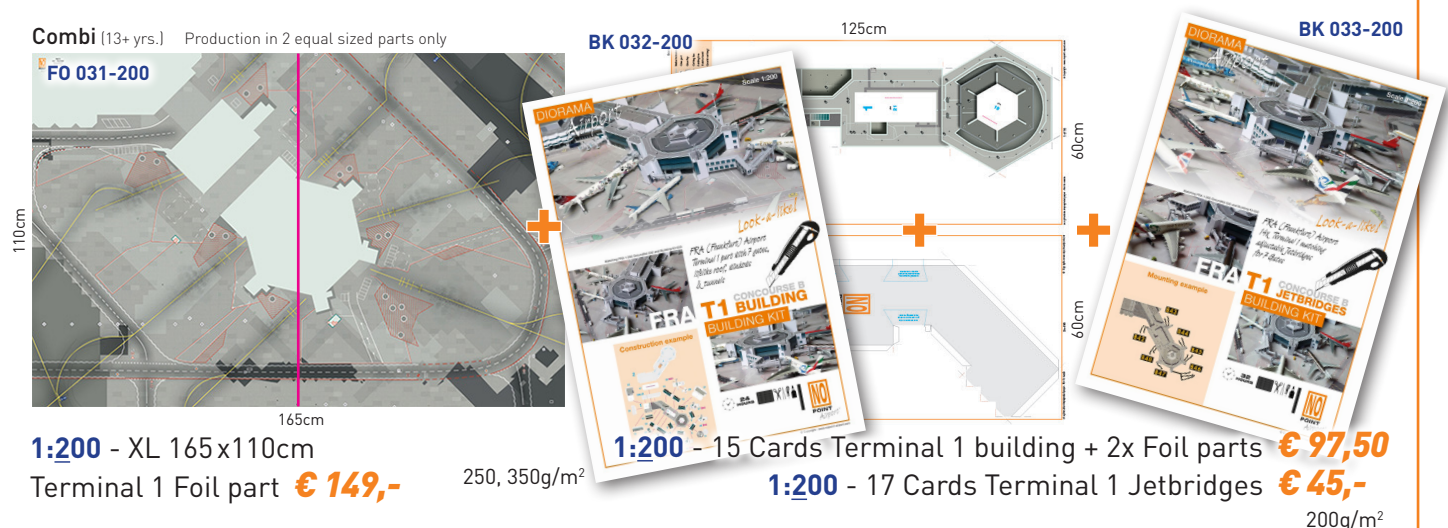

1:200 - XL 165x110cm

Terminal 1 Foil part **€ 149,-**

250, 350g/m²

1:200 - 15 Cards Terminal 1 building + 2x Foil parts **€ 97,50**

1:200 - 17 Cards Terminal 1 Jetbridges **€ 45,-**

200g/m²