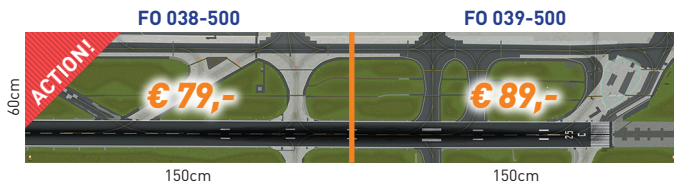

DIORAMA AIRPORT

SCALES 1:500 1:400 1:200 **MINIATURE PRODUCTS**

FRA - Runway Foil parts 1:500 & 1:400 (2)

- **Runway Foil** - Large Runway Ground Foil with Taxiways and Runway parts
  (Note: This Runway Foil can be produced in **2 equal sized parts** or **as one long part**)
- **Foil material** - **PVC/polyester grey-back film** with a slight **textured** tarmac finish
- **Production** - Planning, printing, drying, cutting, packing **4-5 production days**
- **Package** - Foils will be rolled up and firm packed in a large **strong box** 15x15x100cm

Ground Foil Runway only parts (13+ yrs.)

1:500 - S Ground Foil Taxi-/Runway parts
(2 parts available)
1pc. 150 x 60cm
Also possible as one long part!