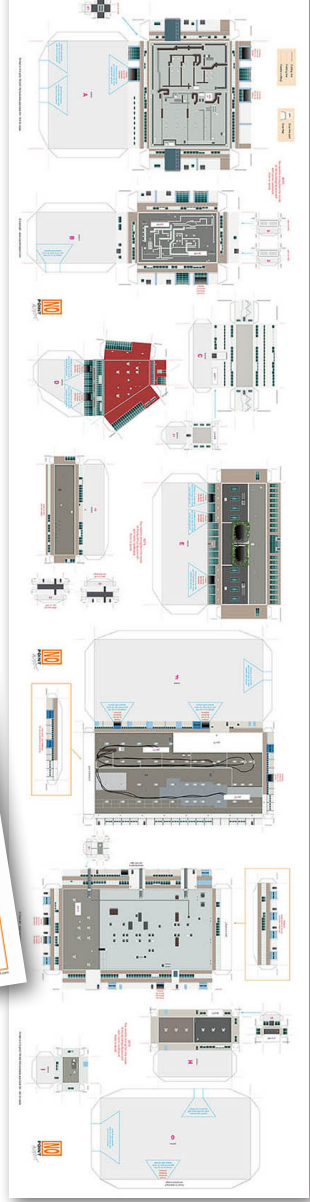

1:200 - XL 165x110cm

Terminal 1 Foil part **€ 149,-**

250, 350g/m<sup>2</sup>

1:200 - 15 Cards Terminal 1 building + 2x Foil parts **€ 97,50**

1:200 - 17 Cards Terminal 1 Jetbridges **€ 45,-**

200g/m<sup>2</sup>

**FRA - Runway Foil parts 1:200**

- **Runway Foil** - Huge Runway Ground Foil with Taxiways and Runway parts  
(Note: This Runway Foil can only be produced in **3 equal sized parts**)
- **Foil material** - **PVC/polyester grey-back** film with a slight **textured** tarmac finish
  - **Production** - Planning, printing, drying, cutting, packing **4-5 production days**
- **Package** - Foils will be rolled up and firm packed in a large **strong box 15x15x100cm**

Runway/Taxiway Foil (13+ yrs.)

Purple lines: Example production in 3 equal sized parts only

**1:200** - XXXL total 300x150cm (3 parts available)  
1pc. 100 x 150cm

**FRA - Building Kits 1:200**

- **Building Kits** - Specially made after many request, our FRA Additional Buildings in scale 1:200!
- **Foil material** - **PVC/polyester grey-back** film
  - **Foil size** - 90x425cm (Huge!)  
(Note: You need to strengthen the inside of the buildings by yourself with cardboard, foam or wood)
- **Production** - Planning, printing, drying, cutting, packing **4-5 production days**
  - **Package** - Foils will be rolled up and firm packed in a large **strong box 15x15x100cm**