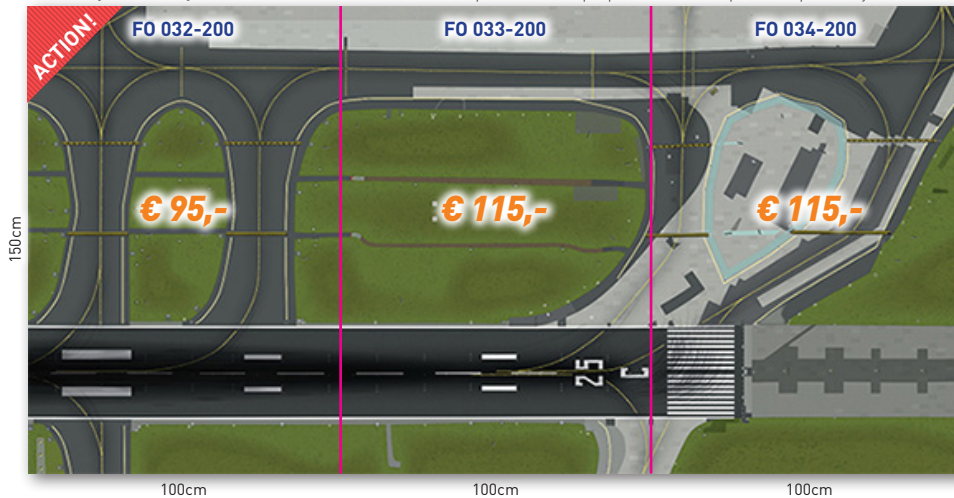

FRA - Runway Foil parts 1:200

- **Runway Foil** - Huge Runway Ground Foil with Taxiways and Runway parts
  (Note: This Runway Foil can only be produced in **3 equal sized parts**)
- **Foil material** - **PVC/polyester grey-back** film with a slight **textured** tarmac finish
  - **Production** - Planning, printing, drying, cutting, packing **4-5 production days**
- **Package** - Foils will be rolled up and firm packed in a large **strong box 15x15x100cm**

Runway/Taxiway Foil (13+ yrs.)

Purple lines: Example production in 3 equal sized parts only

1:200 - XXXL total 300x150cm (3 parts available)
1pc. 100 x 150cm

FRA - Building Kits 1:200

- **Building Kits** - Specially made after many request, our FRA Additional Buildings in scale 1:200!
- **Foil material** - **PVC/polyester grey-back** film
  - **Foil size** - 90x425cm (Huge!)
    (Note: You need to strengthen the inside of the buildings by yourself with cardboard, foam or wood)
- **Production** - Planning, printing, drying, cutting, packing **4-5 production days**
  - **Package** - Foils will be rolled up and firm packed in a large **strong box 15x15x100cm**