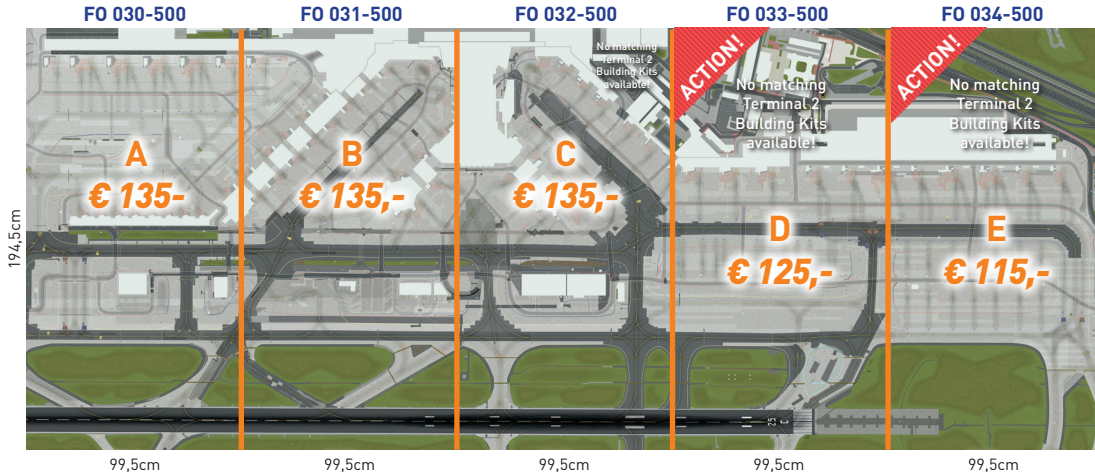

DIORAMA AIRPORT

SCALES 1:500 1:400 1:200 MINIATURE PRODUCTS

FRA - Ground Foil parts 1:500 & 1:400 (1)

- **Ground Foil parts** - With empty areas matching our **3D cardboard** FRA Building Kits
- **Foil material** - **PVC/polyester grey-back film** with a slight **textured** tarmac finish
  - **Production** - Planning, printing, drying, cutting, packing **4-5 production days**
- **Package** - Foils will be rolled up and firm packed in a large **strong box** 15x15x100cm

Ground Foil parts (13+)

Purple lines:
Example production in 4 equal sized vertical parts for scale 1:400 only. Also used in 1:400 Action Kit, see page 5.