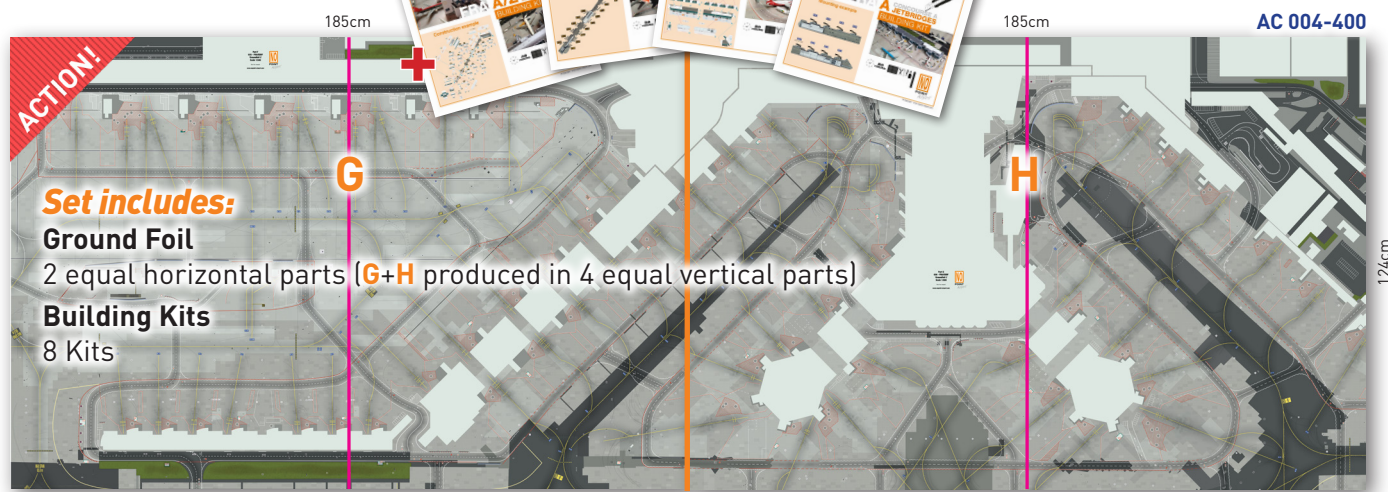

Set includes:

Ground Foil

2 equal horizontal parts (G+H produced in 4 equal vertical parts)

Building Kits

8 Kits

1:400

+20% DISCOUNT!

XXXL 370x124cm

€ 667,50 **€ 515,-**

Purple lines: Example production in 4 equal vertical parts for scale 1:400 only

Need a specific part of our 'FRA Foil' fitting your room/table? - Please contact us!