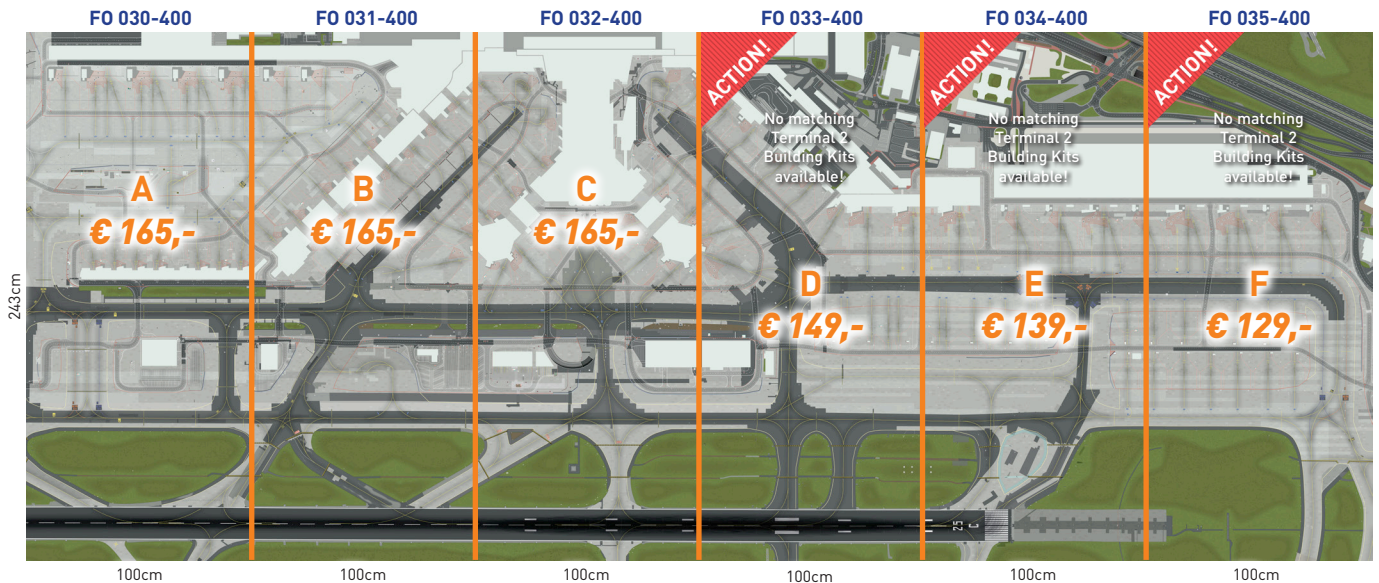

DIORAMA AIRPORT

SCALES 1:500 1:400 1:200 MINIATURE PRODUCTS

FRA - Ground Foil parts 1:500 & 1:400 (1)

- **Ground Foil parts** - With empty areas matching our **3D cardboard** FRA Building Kits
- **Foil material** - **PVC/polyester grey-back film** with a slight **textured** tarmac finish
  - **Production** - Planning, printing, drying, cutting, packing **4-5 production days**
- **Package** - Foils will be rolled up and firm packed in a large **strong box** 15x15x100cm

Ground Foil parts (13+)

Purple lines:
Example production in 4 equal sized vertical parts for scale 1:400 only. Also used in 1:400 Action Kit, see page 5.