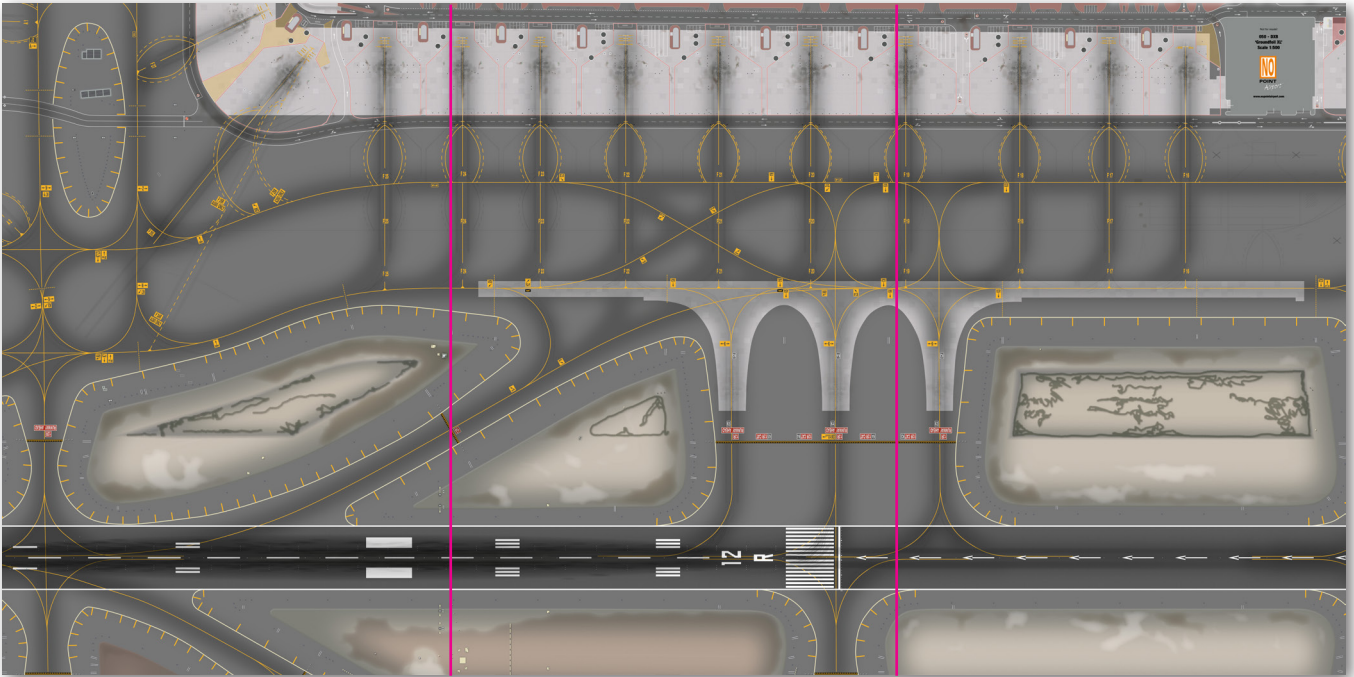

DIORAMA AIRPORT

SCALES 1:500 1:400 1:200 MINIATURE PRODUCTS

DXB

(Dubai)

Lifelike Terminal 3 as Background Foil with Control Tower and City Skyline, real Gates, Walkovers and Jet Bridges!

DIORAMA AIRPORT

SCALES 1:500 1:400 1:200 MINIATURE PRODUCTS

DXB - Ground Foil & Playmat 1:500 & 1:400

- **Ground Foil** - With empty areas matching our **3D cardboard DXB Building Kits & Background** (Note: This Ground Foil can only be produced in **3 equal vertical sized parts**)
 - **Foil material** - **PVC/polyester grey-back film** with a slight **textured tarmac** finish
 - **Production** - Planning, printing, drying, cutting, packing **4-5 production days**
 - **Package** - Foils will be rolled up and firm packed in a large **strong box 15x15x100cm**

Ground Foil (13+ yrs.)

Purple lines: Example production in 3 equal sized parts only

FO 050-500 / FO 050-400

1:500 - XL 240x120cm € 195,-

1:400 - XXL 300x150cm € 298,-

DXB - Airport Cards & Show Cards 1:500 & 1:400