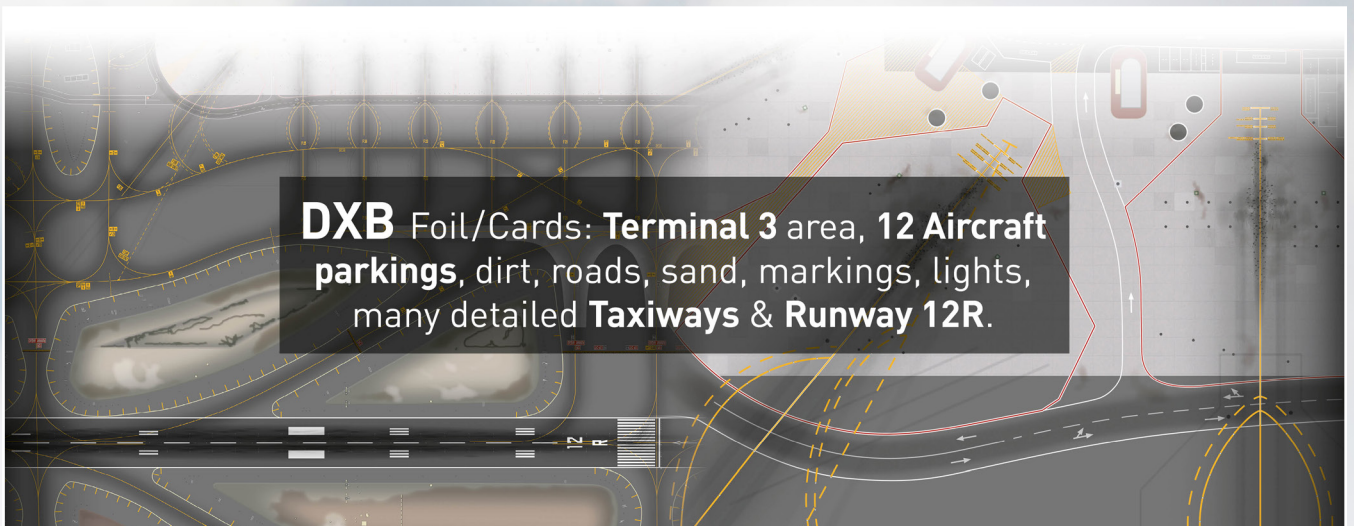

DIORAMA AIRPORT

SCALES 1:500 1:400 1:200 MINIATURE PRODUCTS

DXB

(Dubai)

Lifelike Terminal 3 as Background Foil with Control Tower and City Skyline, real Gates, Walkovers and Jet Bridges!

DIORAMA AIRPORT

SCALES 1:500 1:400 1:200 MINIATURE PRODUCTS