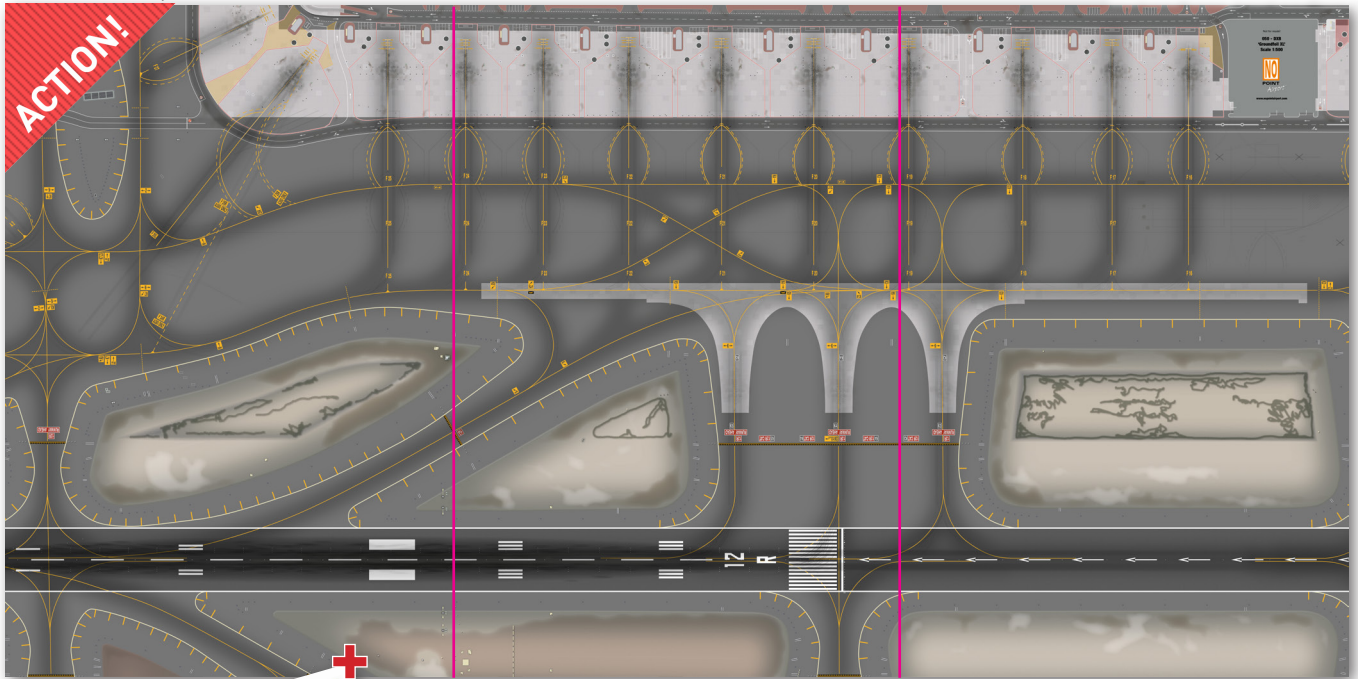

DIORAMA AIRPORT

SCALES 1:500 1:400 1:200 **MINIATURE PRODUCTS**

DXB - Action Kits 1:500 & 1:400 with **+20% DISCOUNT!**

- **Action Kit - Complete set** DXB Airport (Ground Foil + Building Kit + Background) with **discount!**
  - **Foil material - PVC/polyester grey-back film** with a slight **textured** tarmac finish
    - **Card material - 160, 250g/m² cardboard**
    - **Card size - 32x45cm (SRA3)**
  - **Production - Planning, printing, drying, cutting, packing 4-5 production days**
  - **Package - Action Kits will be firm packed in a large strong box 15x15x100cm**

Ground Foil (13+ yrs.)

Purple lines: Example production in 3 equal sized parts only

AC 005-500 / AC 005-400

Set includes:

- **Ground Foil**
  3 equal vertical parts
- **Building Kit**
  1 Kit
- **Background Foil**
  In 2 equal parts