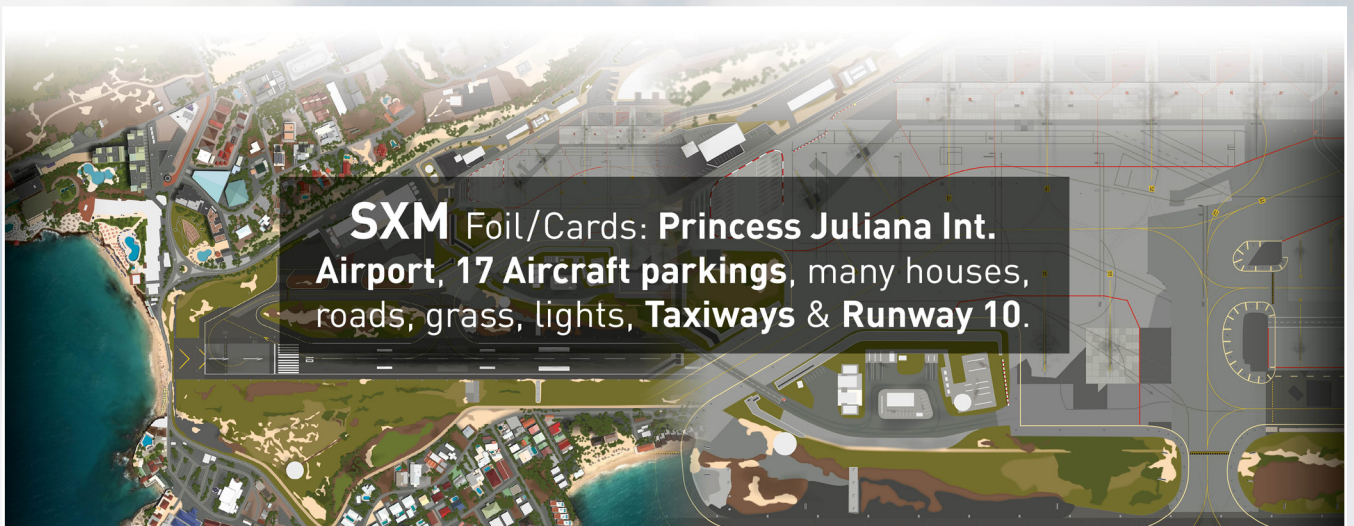

DIORAMA AIRPORT

SCALES 1:500 1:400 1:200 MINIATURE PRODUCTS

SXM

(St. Maarten)

This Airport is surrounded by Sea with a beautiful Terminal, Buildings, Hotel, Bars, Pools, Houses, Taxiway, and Runway part!

SCALES 1:500 & 1:400 ONLY!