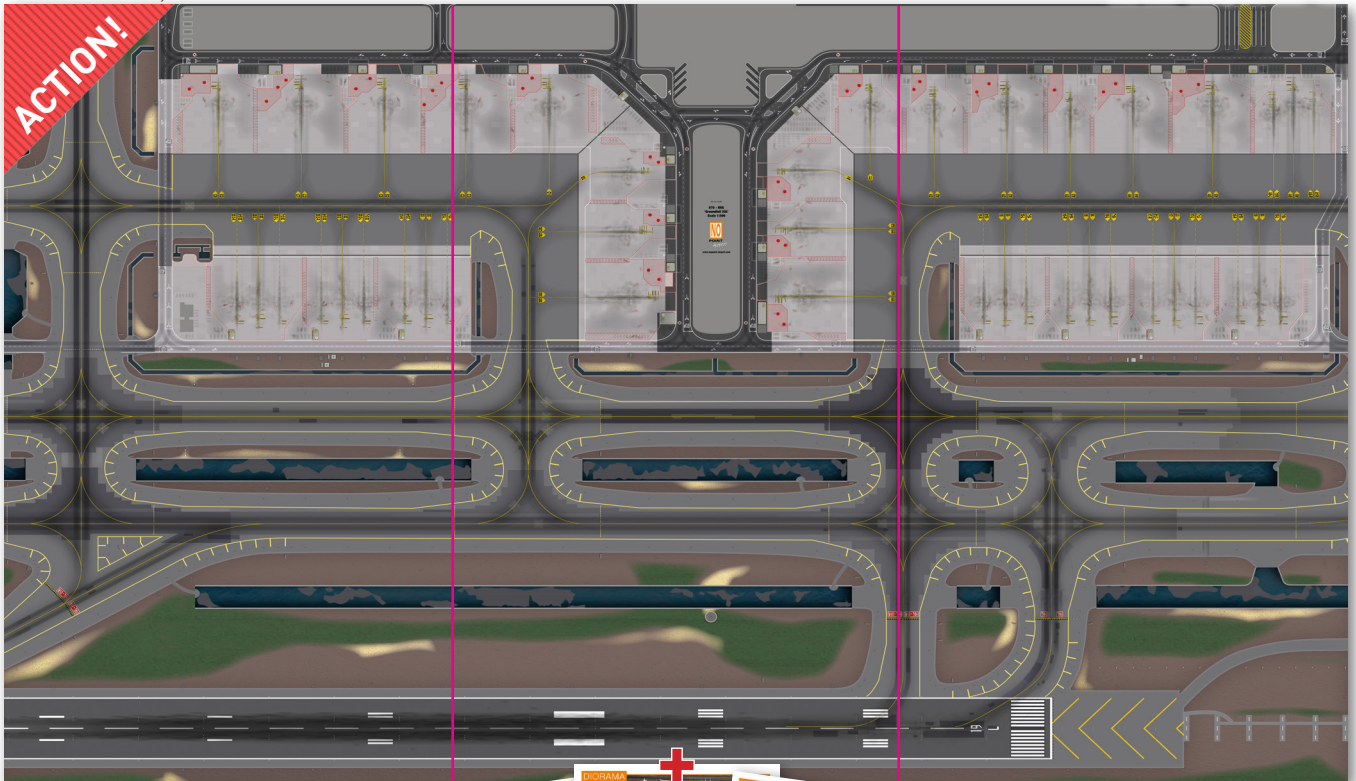

DIORAMA AIRPORT

SCALES 1:500 1:400 1:200 MINIATURE PRODUCTS

BKK - Action Kits 1:500 & 1:400 with **25% DISCOUNT!!!**

- **Action Kit - Complete set** BKK Airport (Ground Foil + Building Kits) with **discount!**
- **Foil material - PVC/polyester grey-back film** with a slight **textured** tarmac finish
  (Note: This Ground Foil can only be produced in **3 equal sized parts**)
  - **Card material** - 160, 250g/m² **cardboard**
  - **Card size** - 32x45cm (SRA3)
  - **Production** - Planning, printing, drying, cutting, packing **4-5 working days**
  - **Package** - Action Kits will be firm packed in a large **strong box** 15x15x100cm

Ground Foil (13+ yrs.)

Purple lines: Example production in 3 equal sized parts only

AC 007-500 / AC 007-400