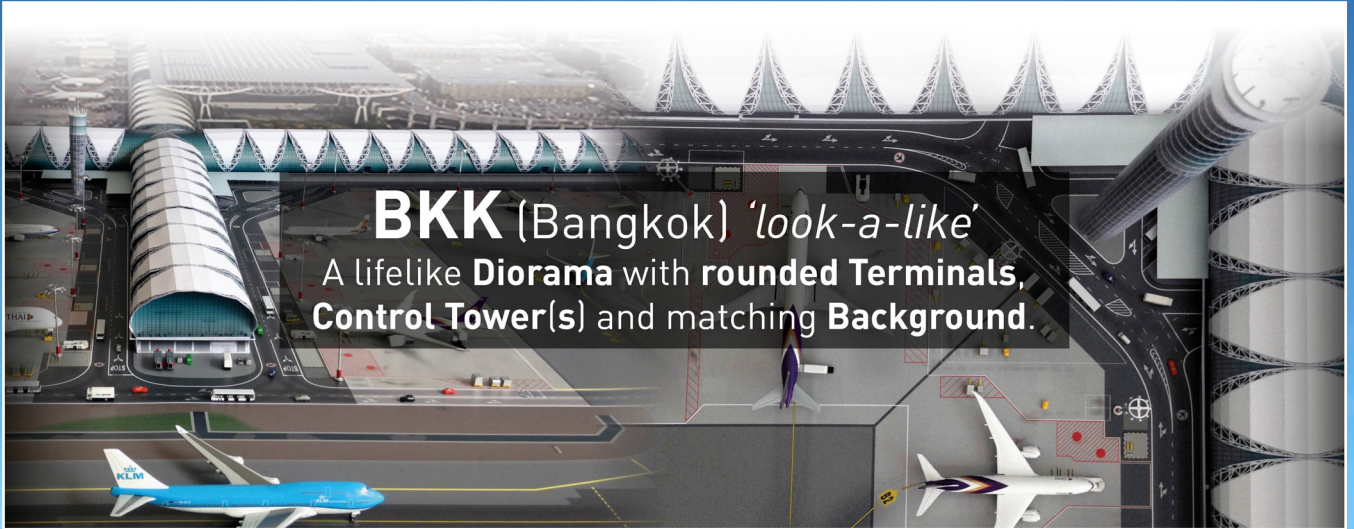

DIORAMA AIRPORT

SCALES 1:500 1:400 1:200 MINIATURE PRODUCTS

BKK

(Bangkok)

A very modern
Asian Airport
with beautiful
rounded design
Terminals, Control
Towers, Taxiways
and Runway part!

SCALES 1:500 & 1:400 ONLY - JETBRIDGES ARE NOT AVAILABLE!