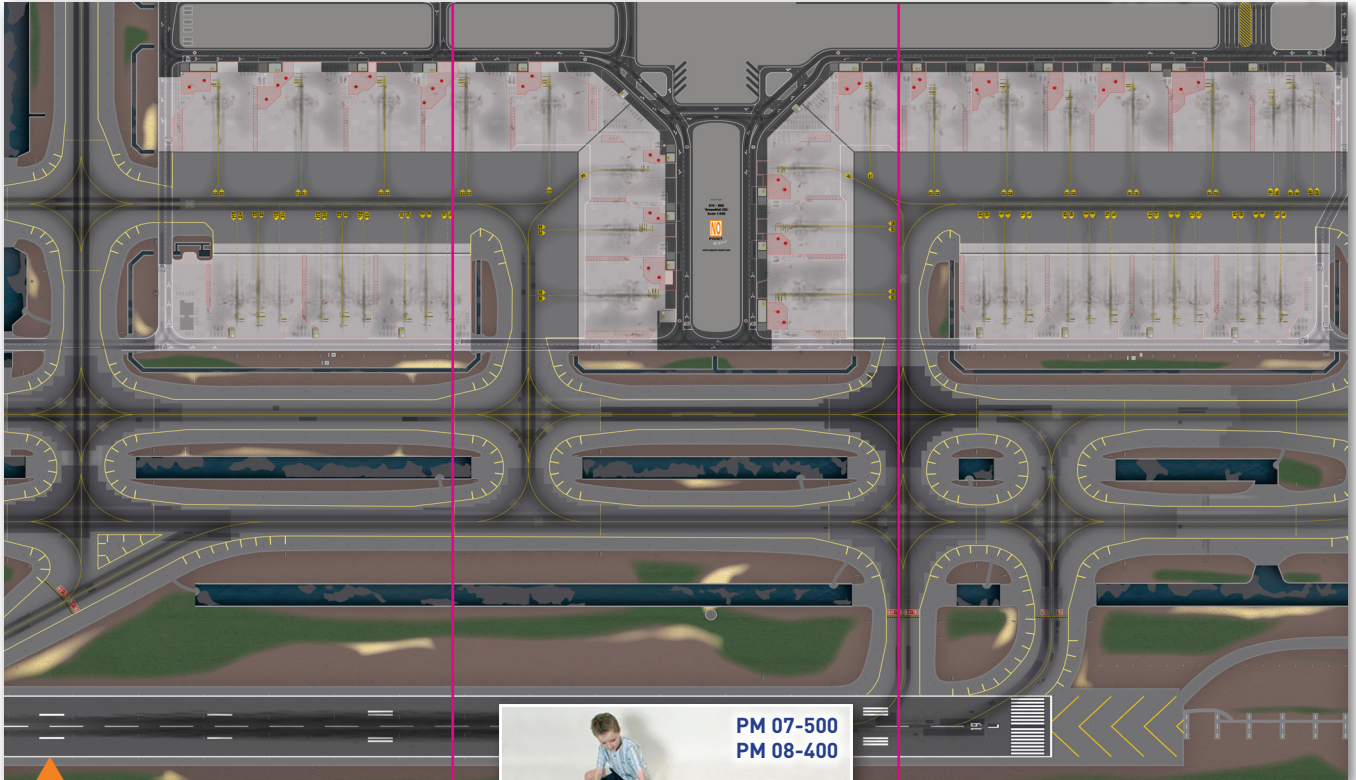

DIORAMA AIRPORT

SCALES 1:500 1:400 MINIATURE PRODUCTS

BKK - Ground Foil & Playmat 1:500 & 1:400

- **Ground Foil** - With empty areas matching our **3D cardboard BKK Building Kits**
  (Note: This Ground Foil can only be produced in **3 equal sized parts**)
- **Easy Foil/Playmat for Kids** - A Ground Foil with **flat drawn 2D buildings**. (Foil will be produced in **1 part**)
  - **Foil material** - **PVC/polyester grey-back film** with a slight **textured tarmac** finish
  - **Production** - Planning, printing, drying, cutting, packing **4-5 production days**
  - **Package** - Foils will be rolled up and firm packed in a large **strong box 15x15x100cm**

Ground Foil (13+ yrs.)

Purple lines: Example production in 3 equal sized parts only

FO 070-500 / FO 070-400

1:500 - XXL 240x150cm € 259,-
1:400 - XXXL 300x187,5cm € 379,-