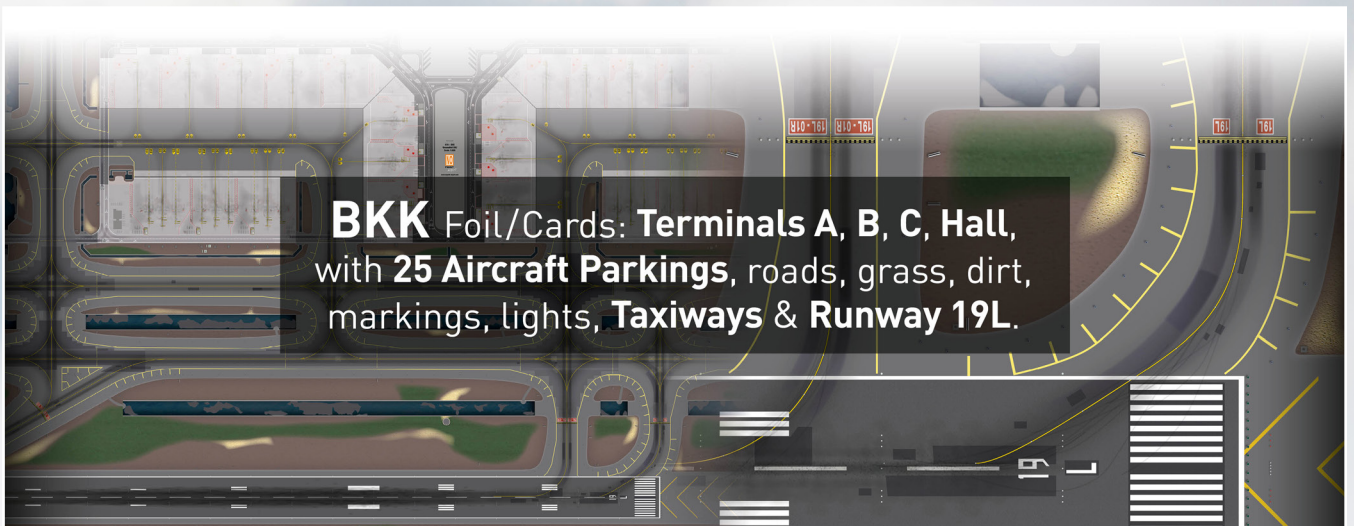

DIORAMA AIRPORT

SCALES 1:500 1:400 1:200 MINIATURE PRODUCTS

BKK

(Bangkok)

A very modern
Asian Airport
with beautiful
rounded design
Terminals, Control
Towers, Taxiways
and Runway part!

SCALES 1:500 & 1:400 ONLY - JETBRIDGES ARE NOT AVAILABLE!