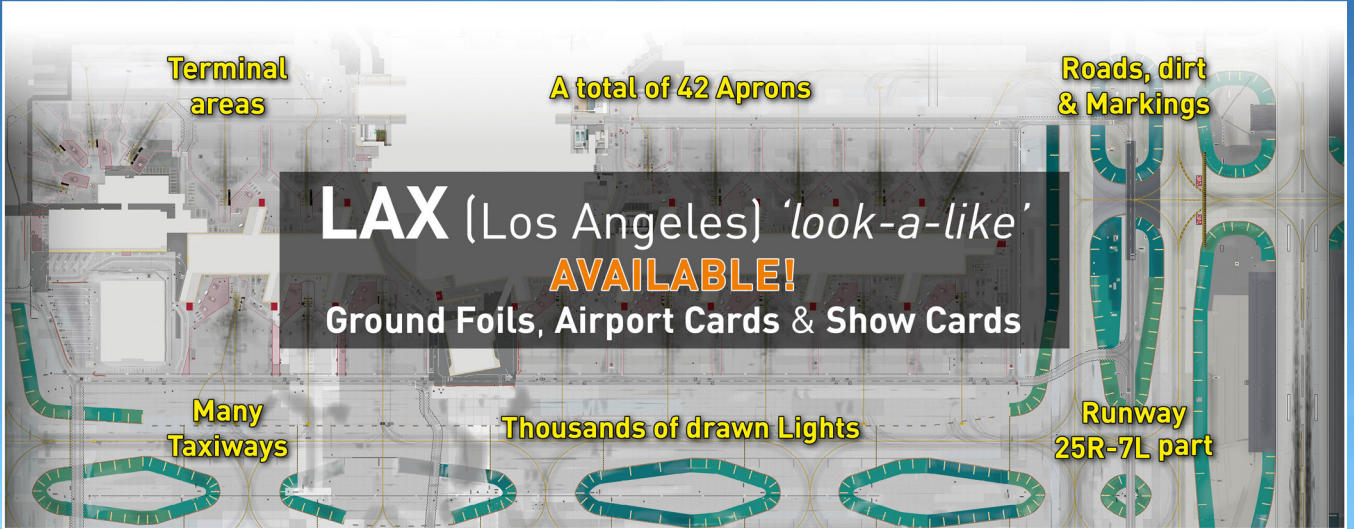

DIORAMA AIRPORT

SCALES 1:500 1:400 1:200 MINIATURE PRODUCTS

LAX

(Los Angeles)

A large lifelike and very detailed Ground Foil with many Gates, Aprons, Roads, Taxiways and Runway part.

SCALES 1:500 & 1:400 ONLY - NO TERMINALS/JETBRIDGES AVAILABLE!

Ground Foil (13+ yrs.)

Purple lines: Example production in 3 equal sized parts only

FO 090-500 / FO 090-400

1:500 - XL 240x130cm € 229,-

1:400 - XXL 300x162,5cm € 349,-

Note: Matching Terminals/Jetbridges are not available!