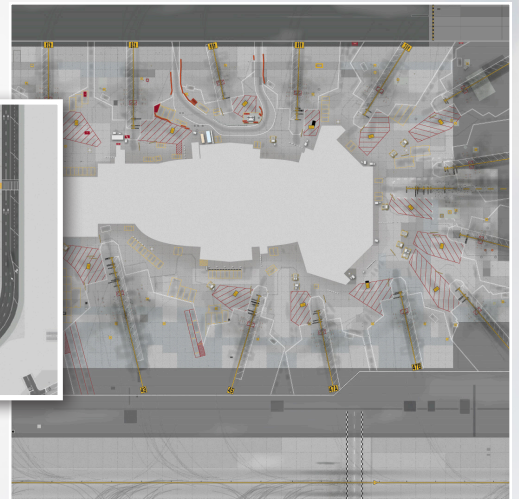

DIORAMA AIRPORT

SCALES 1:500 1:400 1:200 MINIATURE PRODUCTS

LAX

(Los Angeles)

A large lifelike and very detailed Ground Foil with many Gates, Aprons, Roads, Taxiways and Runway part.

SCALES 1:500 & 1:400 ONLY - NO TERMINALS/JETBRIDGES AVAILABLE!

DIORAMA AIRPORT

SCALES 1:500 1:400 MINIATURE PRODUCTS

LAX - Ground Foil 1:500 & 1:400

- **Ground Foil** - With empty areas for buildings
(Note: This Ground Foil can only be produced in **3 equal sized parts**)
- **Foil material** - PVC/polyester grey-back film with a slight **textured** tarmac finish
 - **Production** - Planning, printing, drying, cutting, packing **4-5 production days**
- **Package** - Foils will be rolled up and firm packed in a large **strong box** 15x15x100cm

Ground Foil (13+ yrs.)

Purple lines: Example production in 3 equal sized parts only

FO 090-500 / FO 090-400

1:500 - XL 240x130cm € 229,-

1:400 - XXL 300x162,5cm € 349,-

Note: Matching Terminals/Jetbridges are not available!