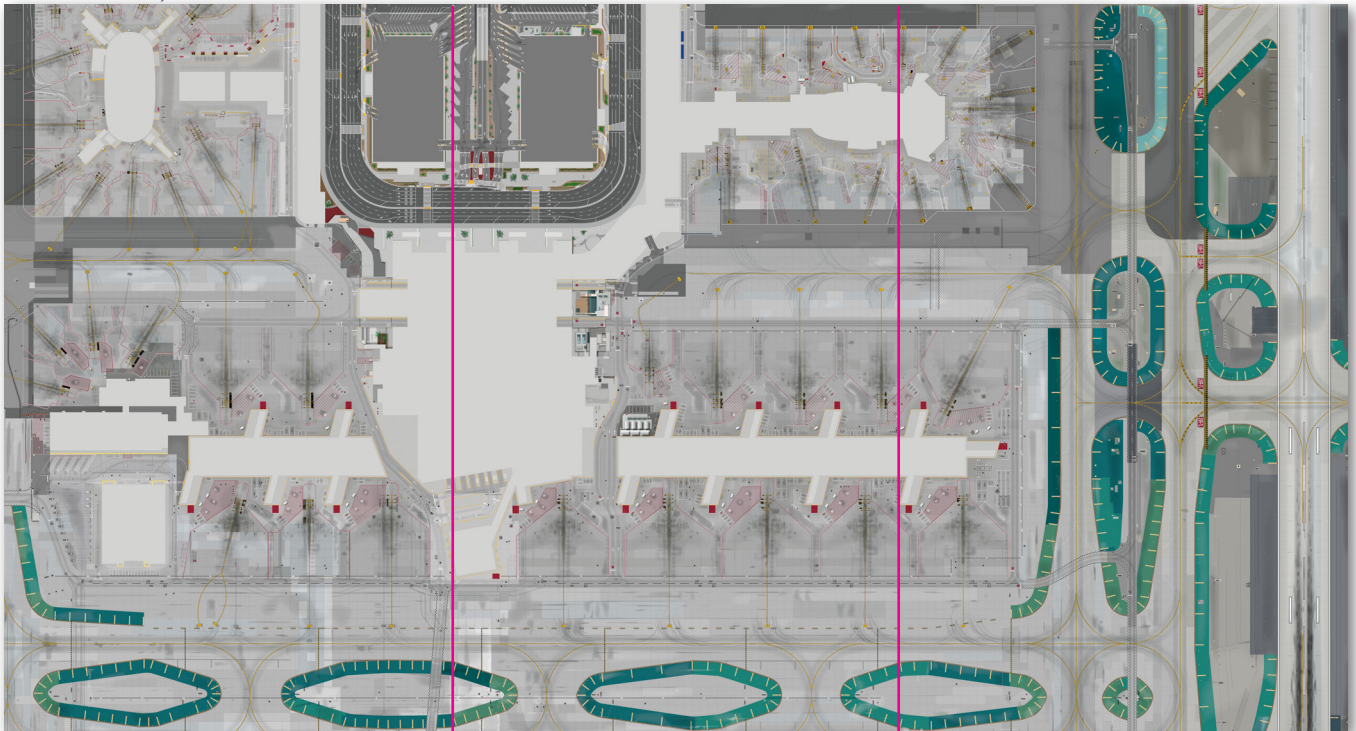

DIORAMA AIRPORT

SCALES 1:500 1:400 MINIATURE PRODUCTS

LAX - Ground Foil 1:500 & 1:400

- **Ground Foil** - With empty areas for buildings
(Note: This Ground Foil can only be produced in **3 equal sized parts**)
- **Foil material** - PVC/polyester grey-back film with a slight **textured** tarmac finish
 - **Production** - Planning, printing, drying, cutting, packing **4-5 production days**
- **Package** - Foils will be rolled up and firm packed in a large **strong box** 15x15x100cm

Ground Foil (13+ yrs.)

Purple lines: Example production in 3 equal sized parts only

FO 090-500 / FO 090-400

1:500 - XL 240x130cm € 229,-

1:400 - XXL 300x162,5cm € 349,-

Note: Matching Terminals/Jetbridges are not available!