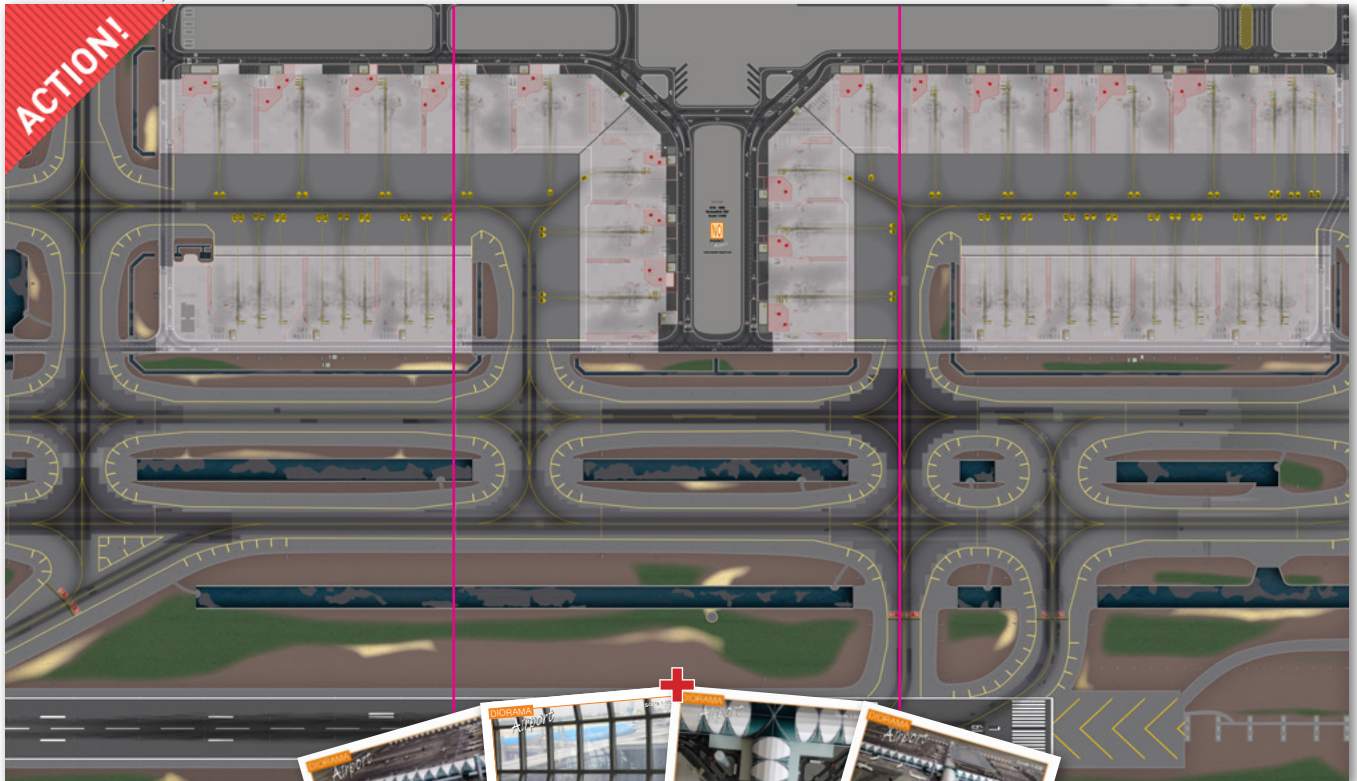

DIORAMA AIRPORT

SCALES 1:500 1:400 1:200 MINIATURE PRODUCTS

BKK - Action Kits 1:500 & 1:400 with **30% DISCOUNT!!!**

- **Action Kit - Complete set** BKK Airport (Ground Foil + Building Kits) with **discount!**
- **Foil material - PVC/polyester grey-back film** with a slight **textured** tarmac finish
  (Note: This Ground Foil can only be produced in **3 equal sized parts**)
  - **Card material** - 160, 250g/m² **cardboard**
  - **Card size** - 32x45cm (SRA3)
  - **Production** - Planning, printing, drying, cutting, packing **4-5 working days**
  - **Package** - Action Kits will be firm packed in a large **strong box** 15x15x100cm

Ground Foil (13+ yrs.)

Purple lines: Example production in 3 equal sized parts only

AC 007-500 / AC 007-400

Building Kits (13+ yrs.)