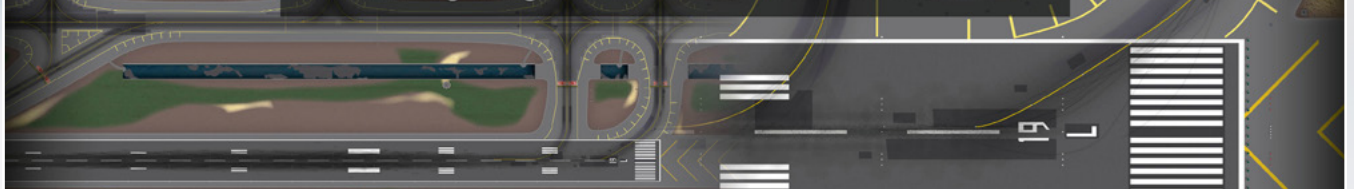

SCALES 1:500 & 1:400 ONLY

JETBRIDGES - NOW AVAILABLE!

BKK Foil/Cards: Terminals A, B, C, Hall,
with 25 Aircraft Parkings, roads, grass, dirt,
markings, lights, Taxiways & Runway 19L.