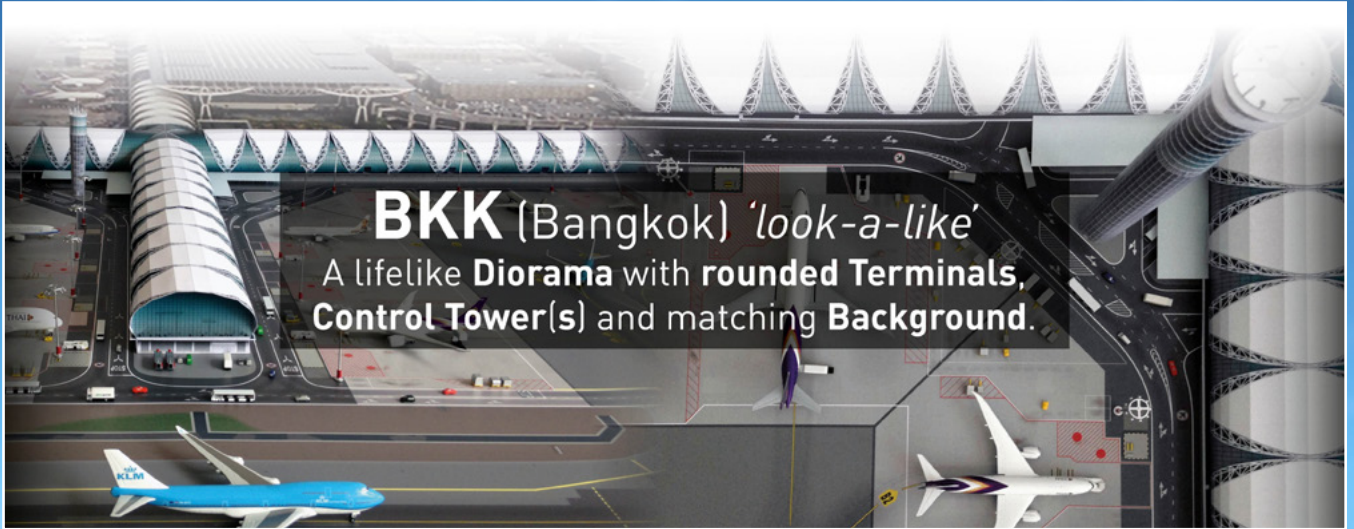

DIORAMA AIRPORT

SCALES 1:500 1:400 1:200 **MINIATURE PRODUCTS**

BKK

(Bangkok)

A modern
Asian Airport
with beautiful
rounded design
Terminals, Control
Towers, Taxiways
and Runway part!

SCALES 1:500 & 1:400 ONLY