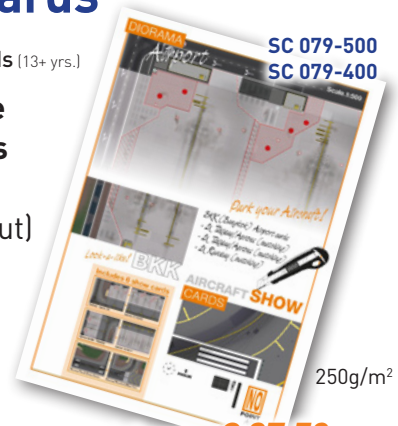

250g/m²

1:500 - 6 Cards € 27,50
1:400 - 6 Cards € 27,50